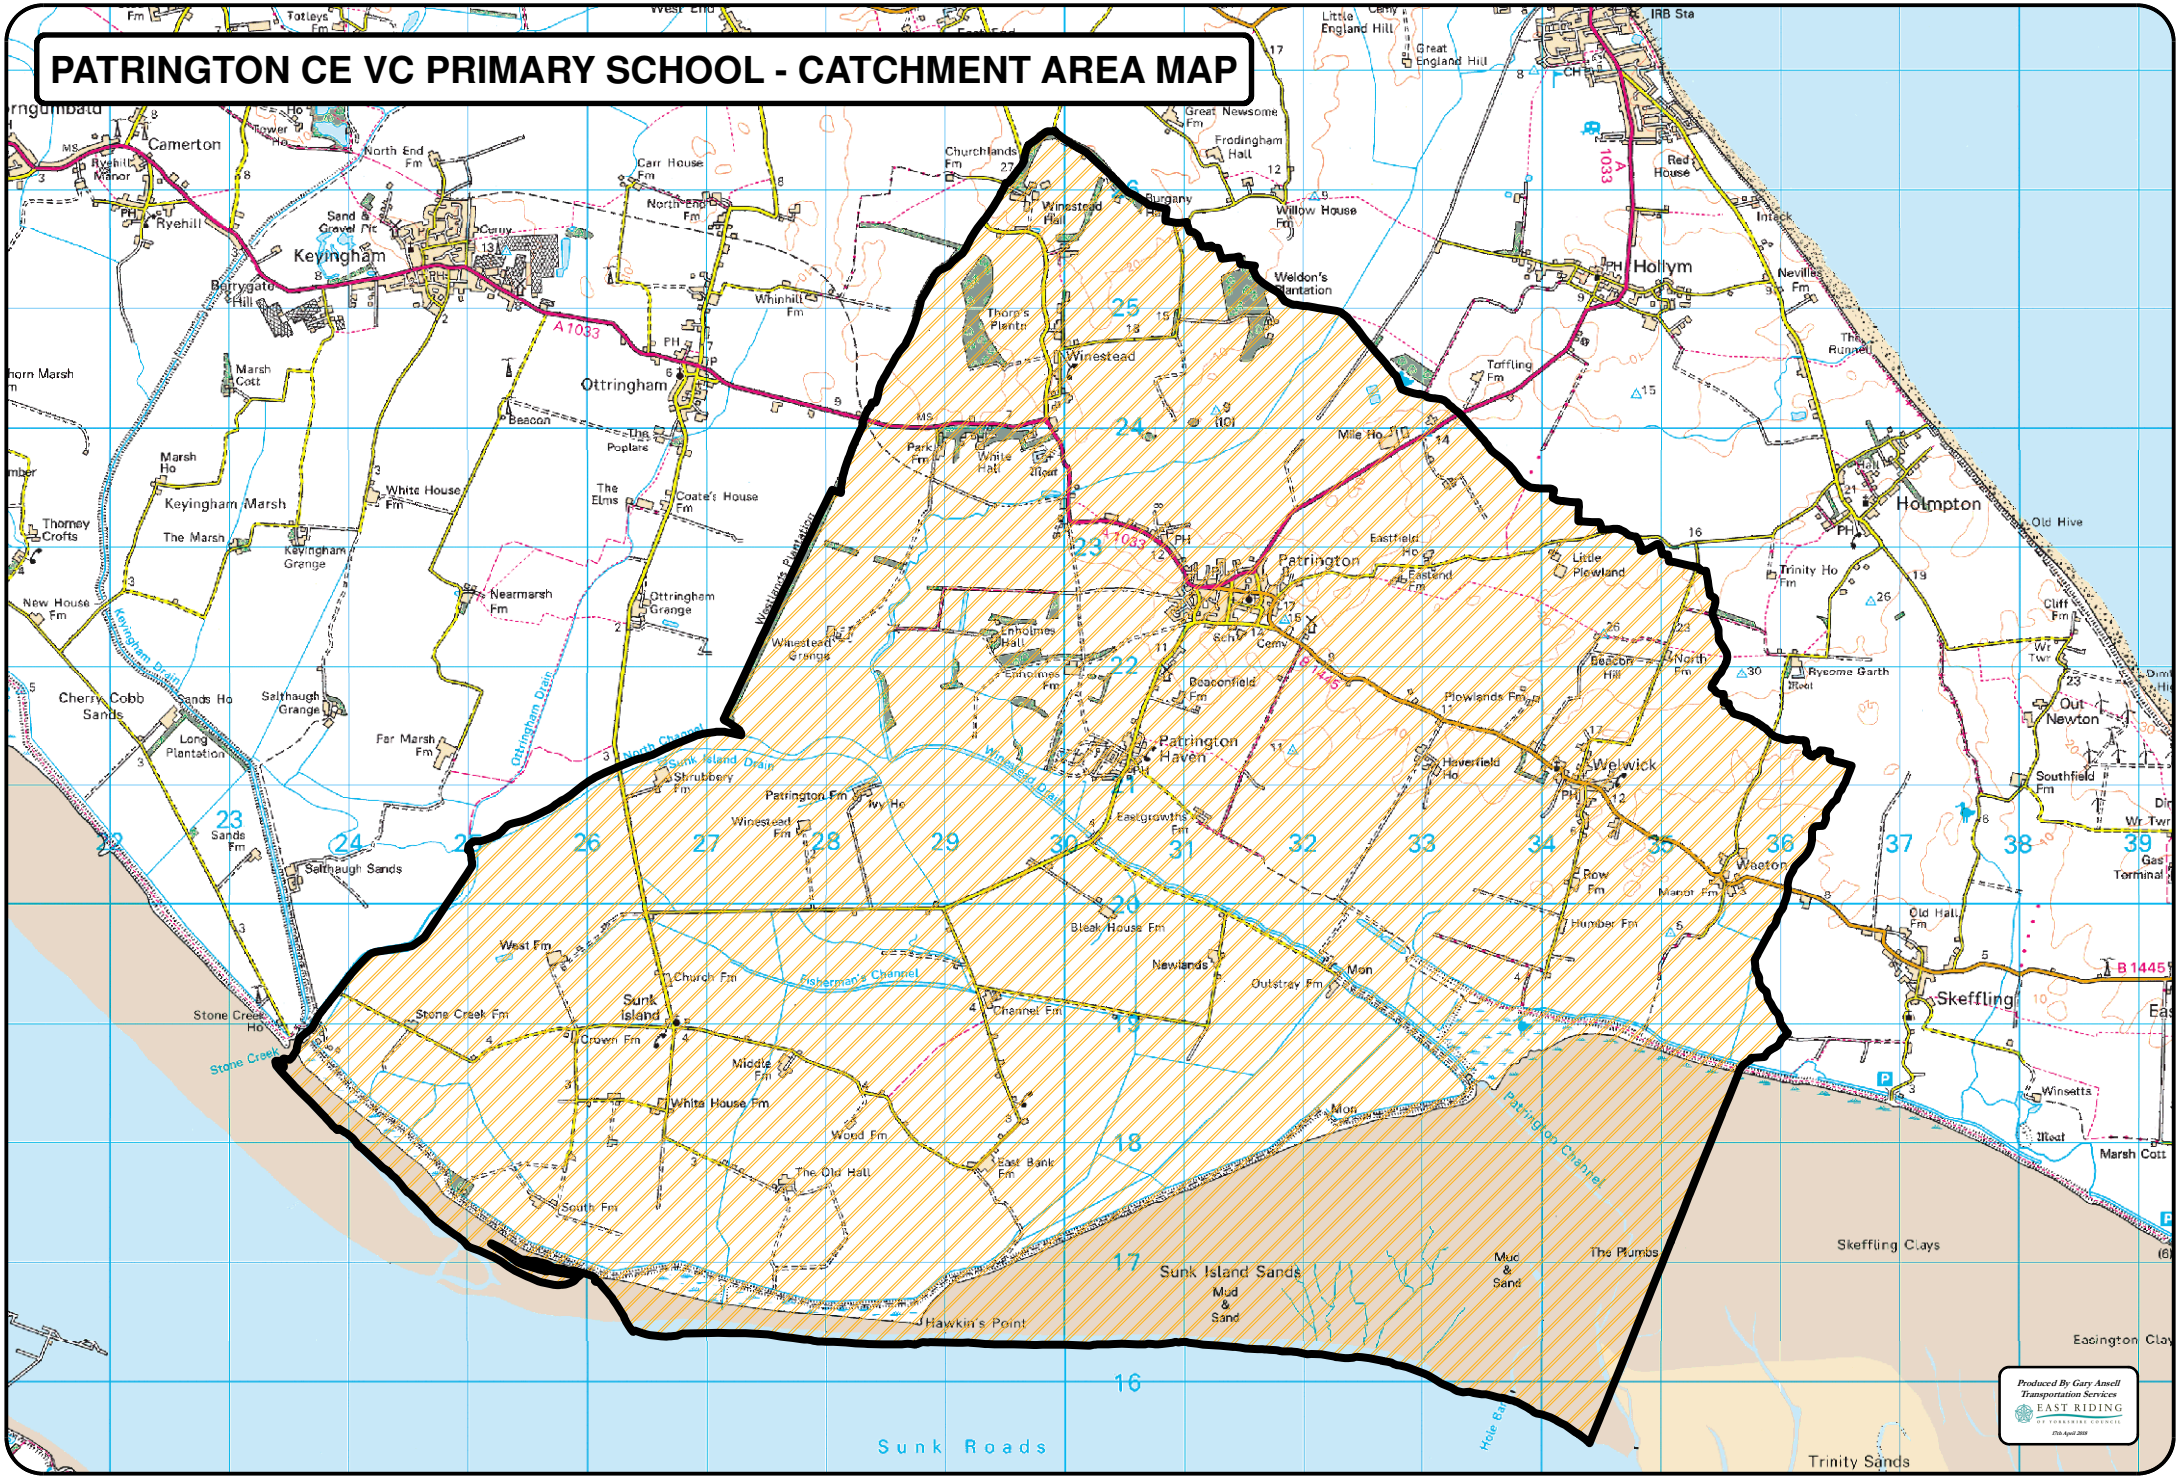

PATRINGTON CE VC PRIMARY SCHOOL - CATCHMENT AREA MAP

Produced By Gary Ansell
Transportation Services
EAST RIDING
OF YORKSHIRE COUNCIL
17th April 2013